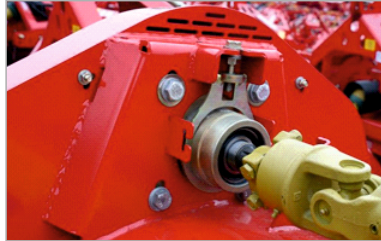

Promote uniform ripening of the tubers

De-haulming up to 10 acre per day

Sustainable solution of haulm topping instead of chemical spray

Root Crop Solutions

SGHT-75-2R

Uniform power transmission

The 4-fold V-belt drive ensures an even transmission of the required torque.

Single drive with free wheel

The freewheel in the drive train reduces the load on the PTO shaft and the drive shafts when disengaging at the headlands.

Cleaning made easy

Two large cleaning flaps allow an easy cleaning of the inside.

Height adjustable

The support wheels are equipped with a spindle for stepless height adjustment. In addition, pendular support wheels can be selected, which allow steering movements.

The Flail Shaft

Powerful: Large diameter flail shaft is impressive because of its smooth running and stability. Shear blades ensure effective chopping. By far better: optimum flail blade arrangement to suit the rows