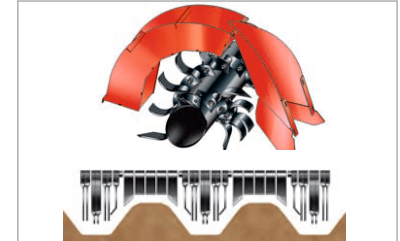

Promote uniform ripening of the tubers

De-haulming up to 10 acre per day

Sustainable solution of haulm topping instead of chemical spray

Root Crop Solutions

SGHT-75-2R

Uniform power transmission

The 4-fold V-belt drive ensures an even transmission of the required torque.

Single drive with free wheel

The freewheel in the drive train reduces the load on the PTO shaft and the drive shafts when disengaging at the headlands.

Cleaning made easy

Two large cleaning flaps allow an easy cleaning of the inside.

Height adjustable

The support wheels are equipped with a spindle for stepless height adjustment. In addition, pendular support wheels can be selected, which allow steering movements.

The Flail Shaft

Powerful: Large diameter flail shaft is impressive because of its smooth running and stability. Shear blades ensure effective chopping. By far better: optimum flail blade arrangement to suit the rows